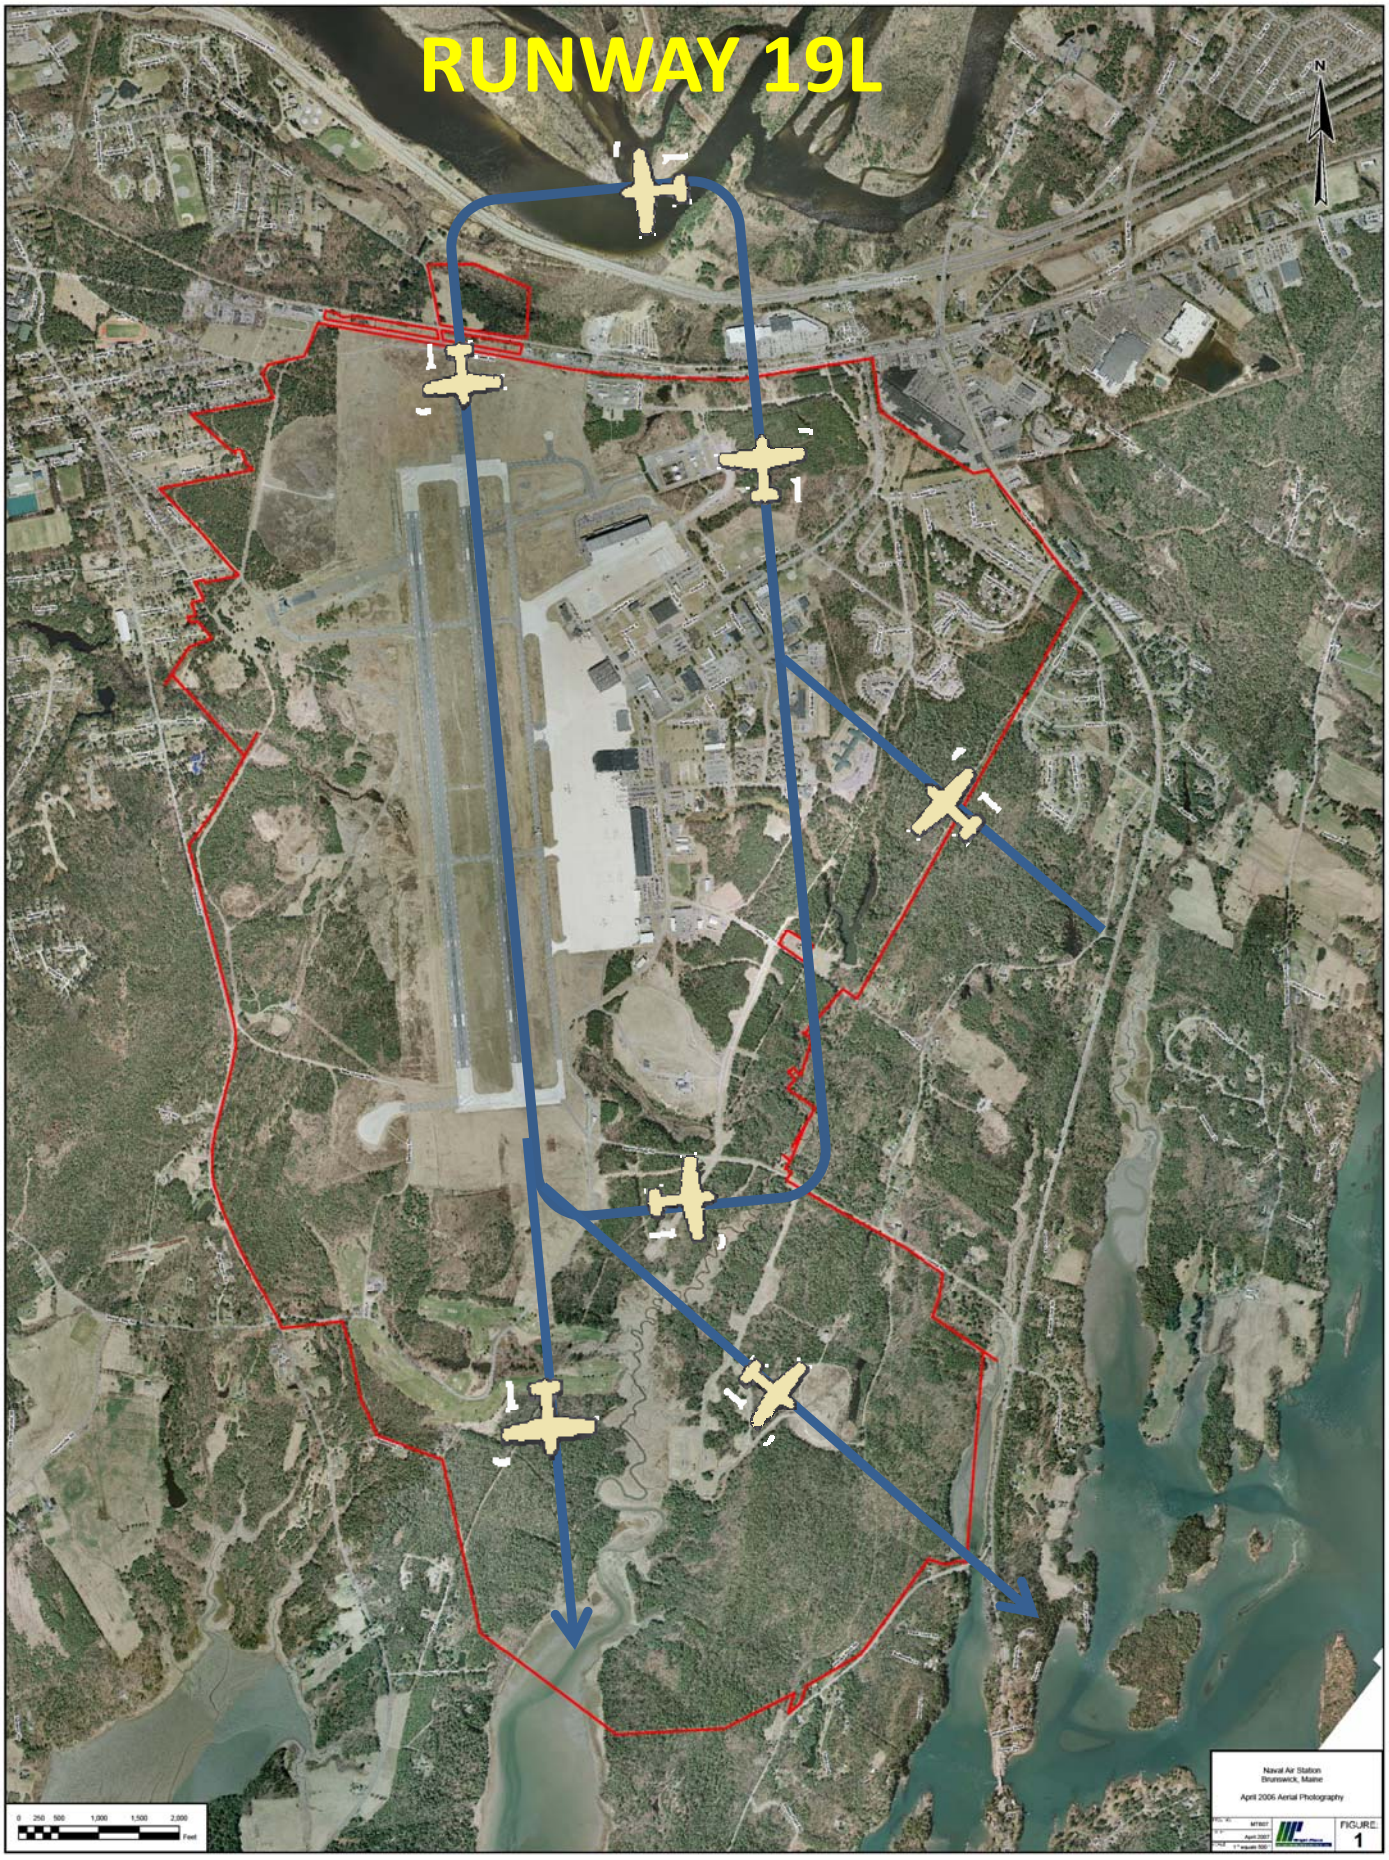

RUNWAY 19L

Naval Air Station
Brunswick, Maine
April 2006 Aerial Photography

FIGURE
1